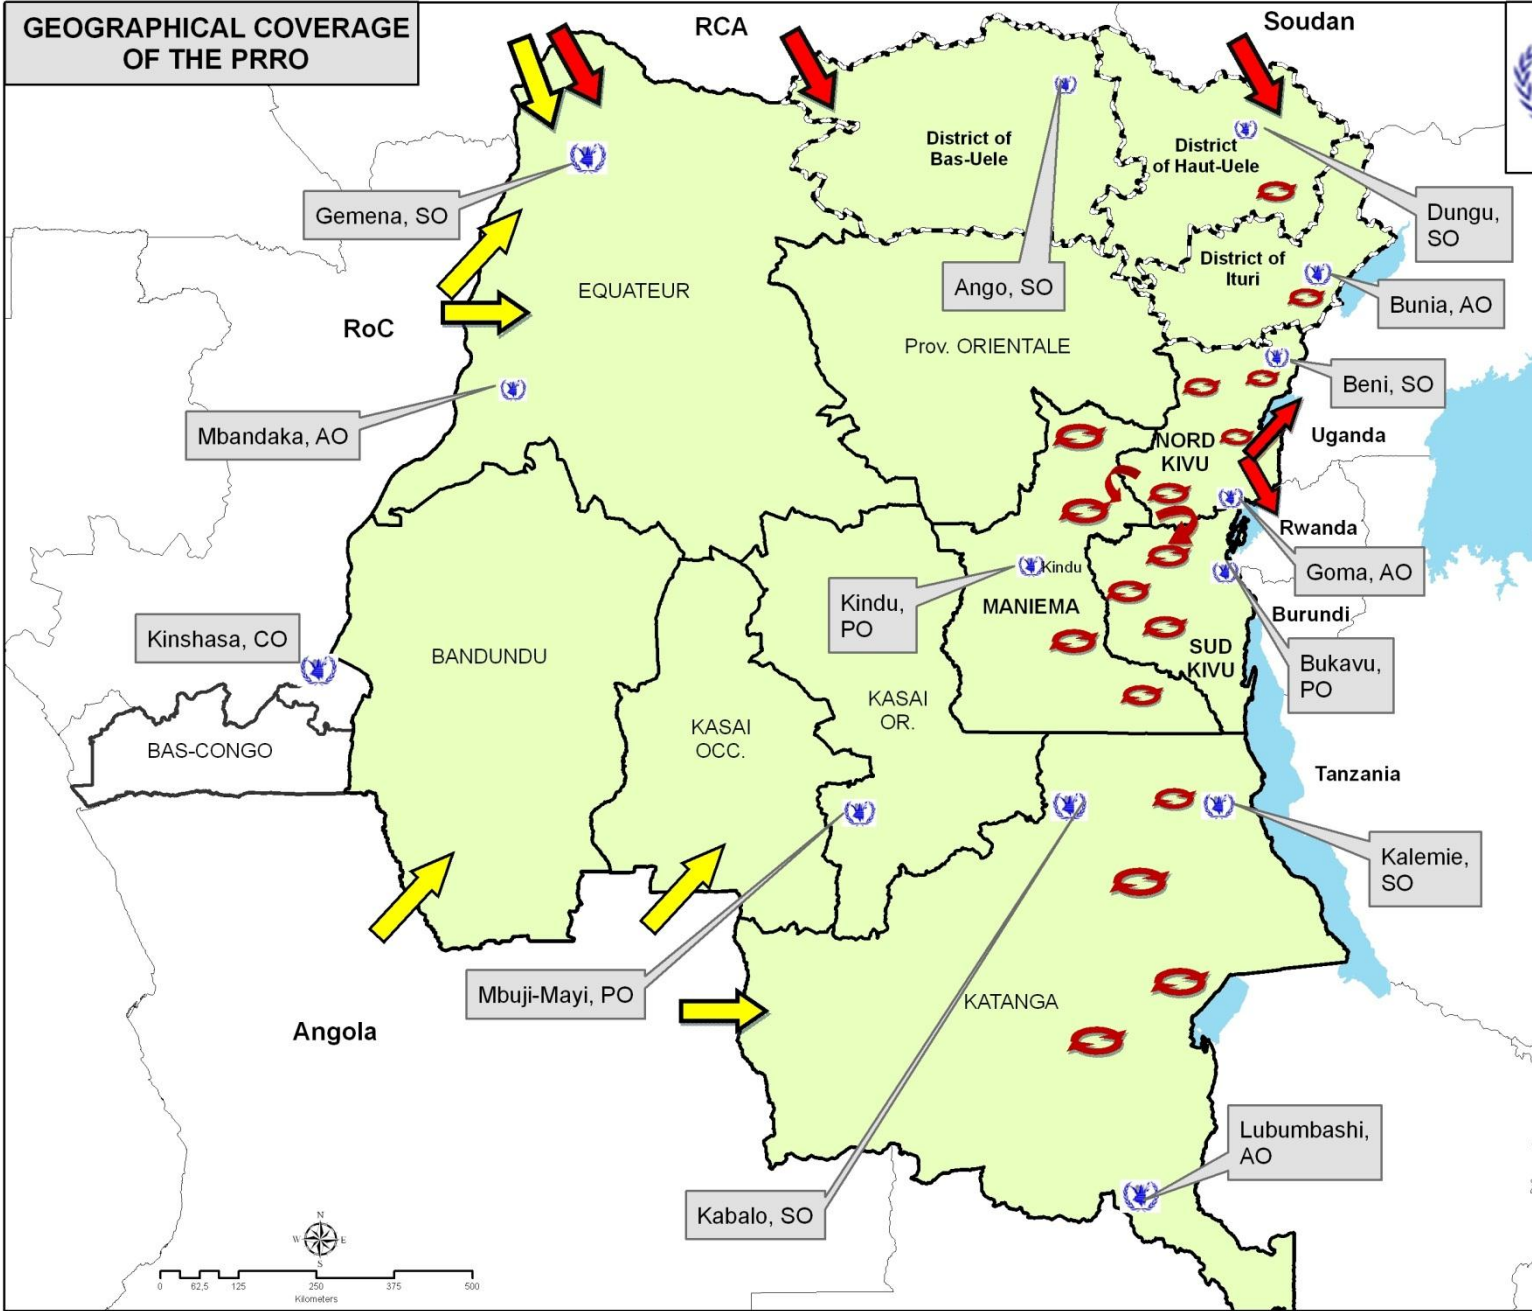

GEOGRAPHICAL COVERAGE OF THE PRRO

Legend

- District limit
- Lakes
- Repatriated
- IDPs
- Refugees
- WFP Offices:
 - CO: Country Office
 - AO: Areas Office
 - PO: Provincial Office
 - SO: Sub Office

*Map produced by
VAM-DR Congo
19 Jun 2013*

Names and borders on this Map do not imply recognition by the United Nations