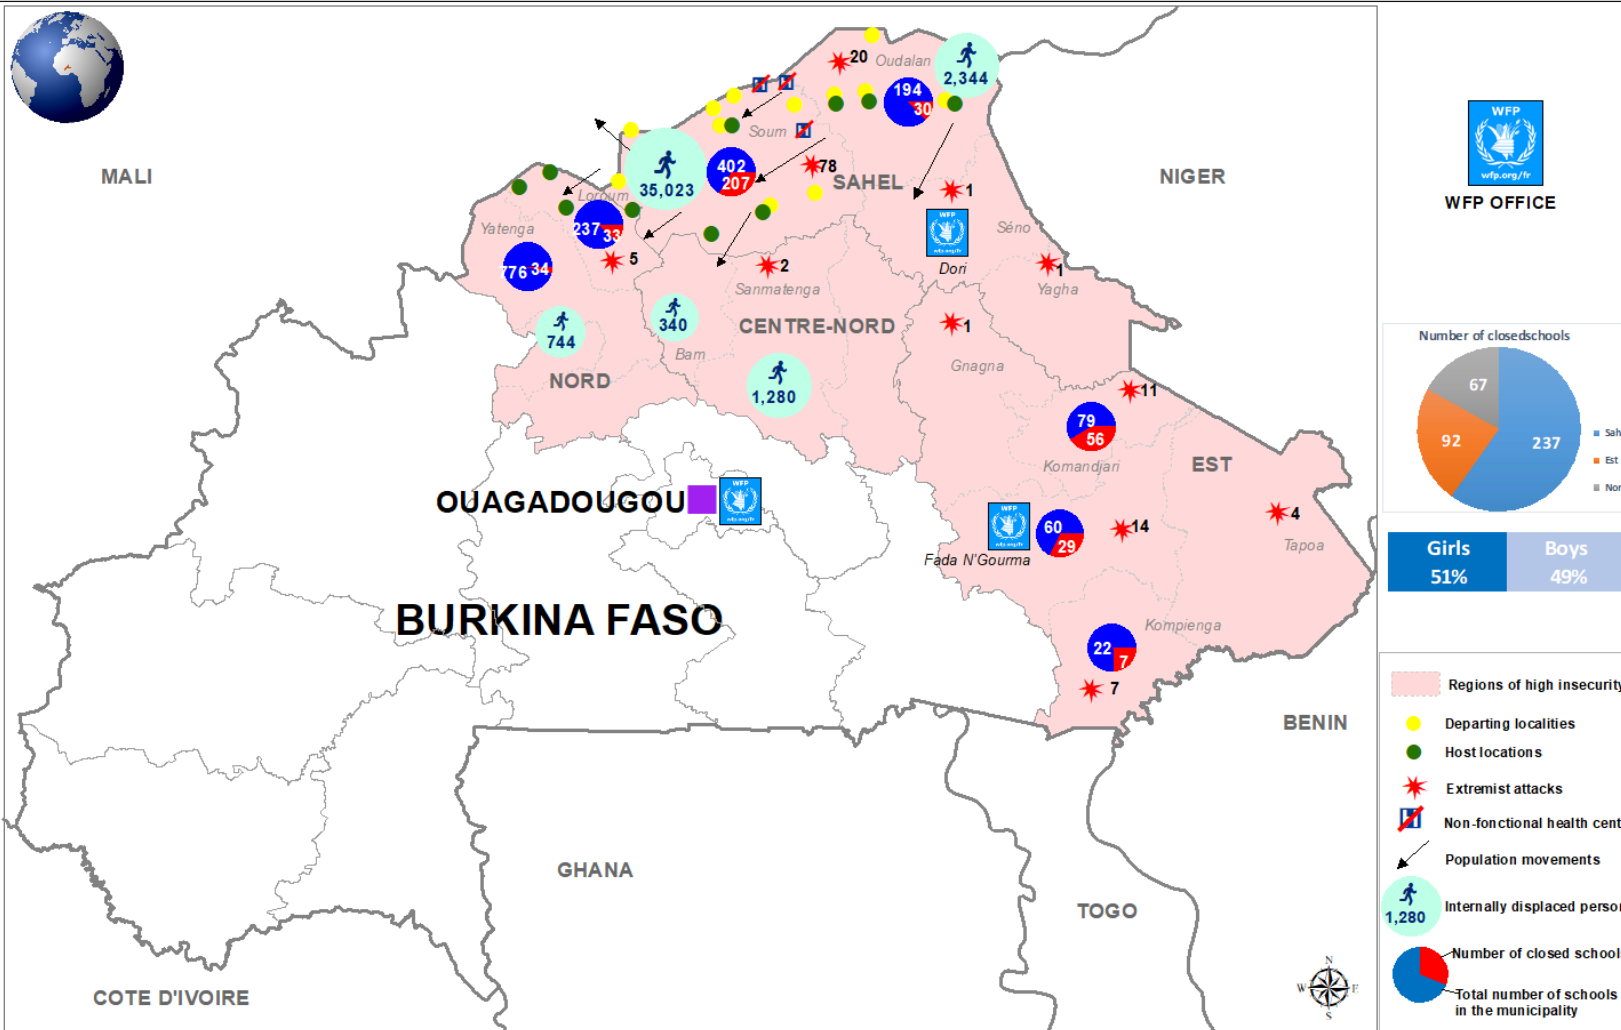

Security situation in Burkina Faso

Burkina Faso- World Food Programme
Security situation in the Sahel Region - Jan-Oct 2018

WFP OFFICE

	Security incidents	People Killed	People injured	Number of IDPs
2017	89	114	71	5 420
2018	180	164	141	39 731

39,731 IDPs
An increase of 358%
between January and
October 2018
23,928 Refugees

World Food Programme
Creation: 22/11/2018
Admindan UTM Zone 30N
Projection: Transverse Mercator
Map data source(s): BNDT/PAM/IGB
Data Source:
OCHA, UNICEF, UNCHR, CB,
CONASUR, WFP
pie.ou.attara@wfp.og