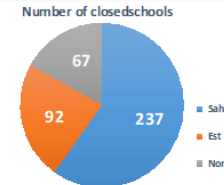

Security situation in Burkina Faso

Burkina Faso- World Food Programme
Security situation in the Sahel Region - Jan-Oct 2018

WFP OFFICE

	Security incidents	People Killed	People injured	Number of IDPs
2017	89	114	71	5 420
2018	180	164	141	39 731