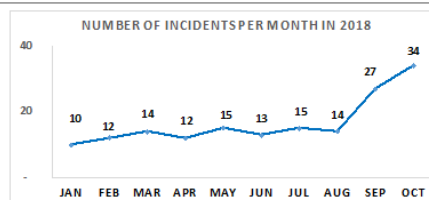

Security situation in Burkina Faso

Burkina Faso- World Food Programme
Security situation in the Sahel Region - Jan-Oct 2018

WFP OFFICE

	Security incidents	People Killed	People injured	Number of IDPs
2017	89	114	71	5 420
2018	180	164	141	39 731