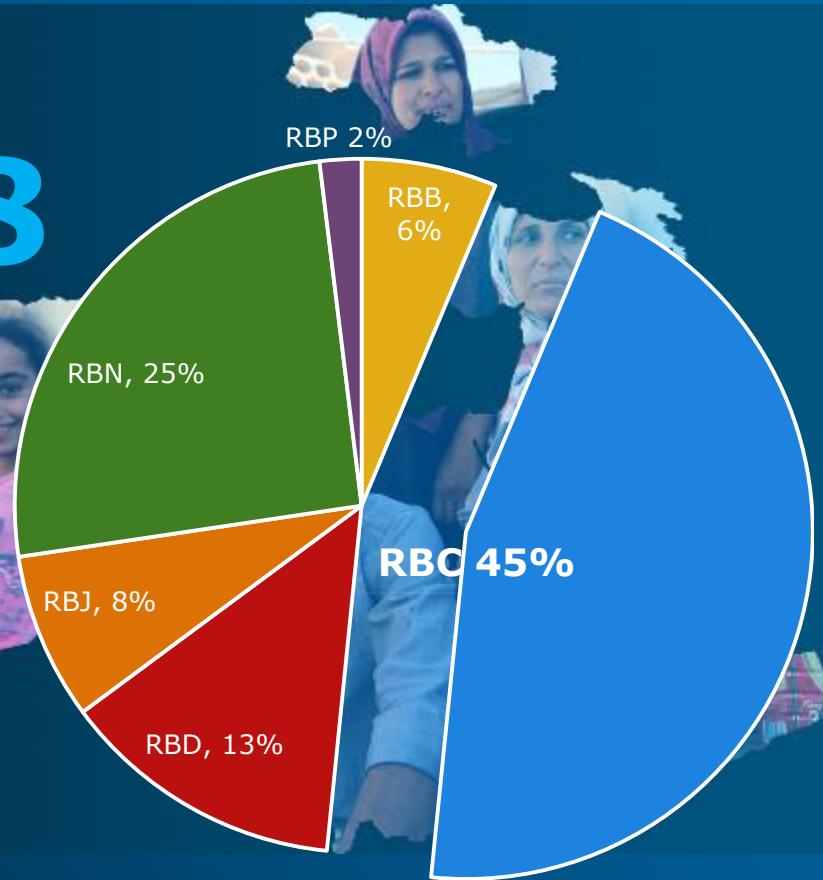

RBC

Regional Bureau for
Middle East, North Africa,
Eastern Europe and
Central Asia
EB.1/2018

2

26

million women,
men, girls and
boys in need

USD 4.1 billion
requirements

RBC 2018

MAJOR HUMANITARIAN CRISES

STRENGTHENING LINKAGES THE TRIPLE NEXUS

LEVERAGING INNOVATION

4

YEMEN EMERGENCY

7 million
people reached in 2017

24 percent
increase in severely food
insecure

SYRIA

REGIONAL CRISIS

7 million

people reached inside Syria and neighbouring countries in 2017

Access

to hard-to-reach areas

6

SUDAN

3.5 million

people receive relief and
resilience support today