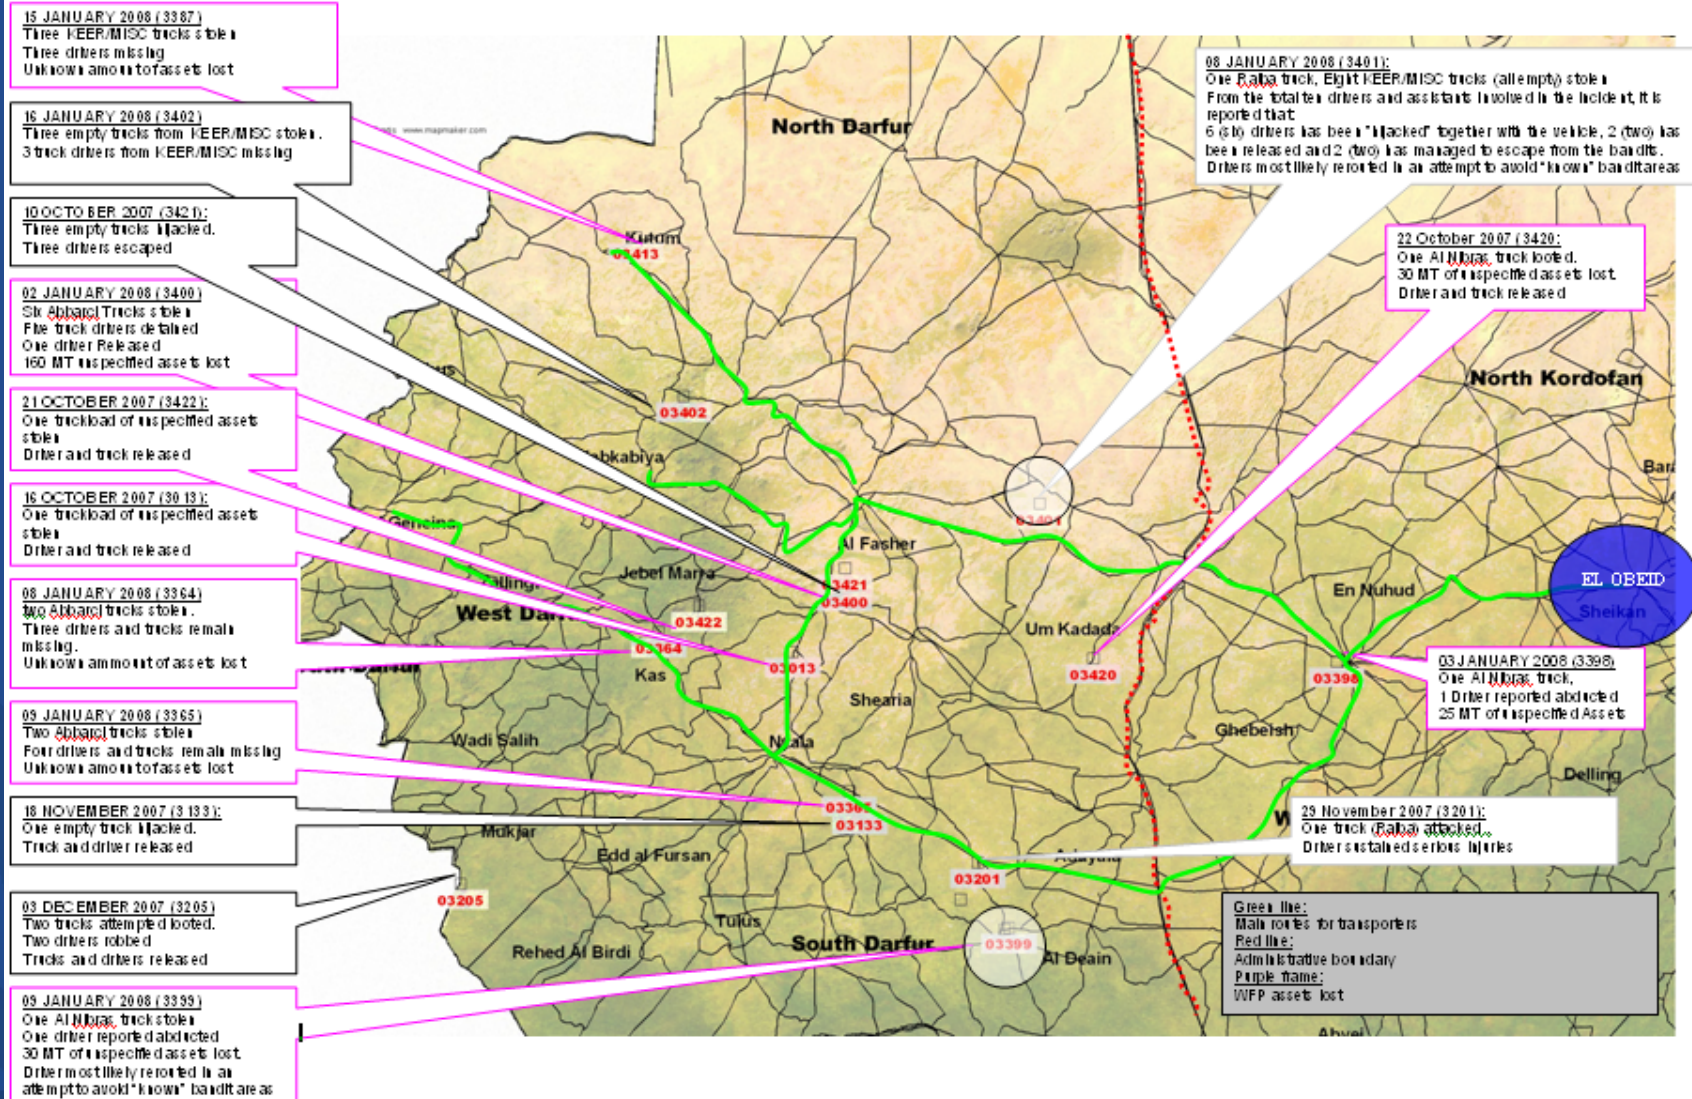

# DARFUR

World Food Programme

## INSECURITY: 22 TRUCKS AND 12 DRIVERS STILL MISSING