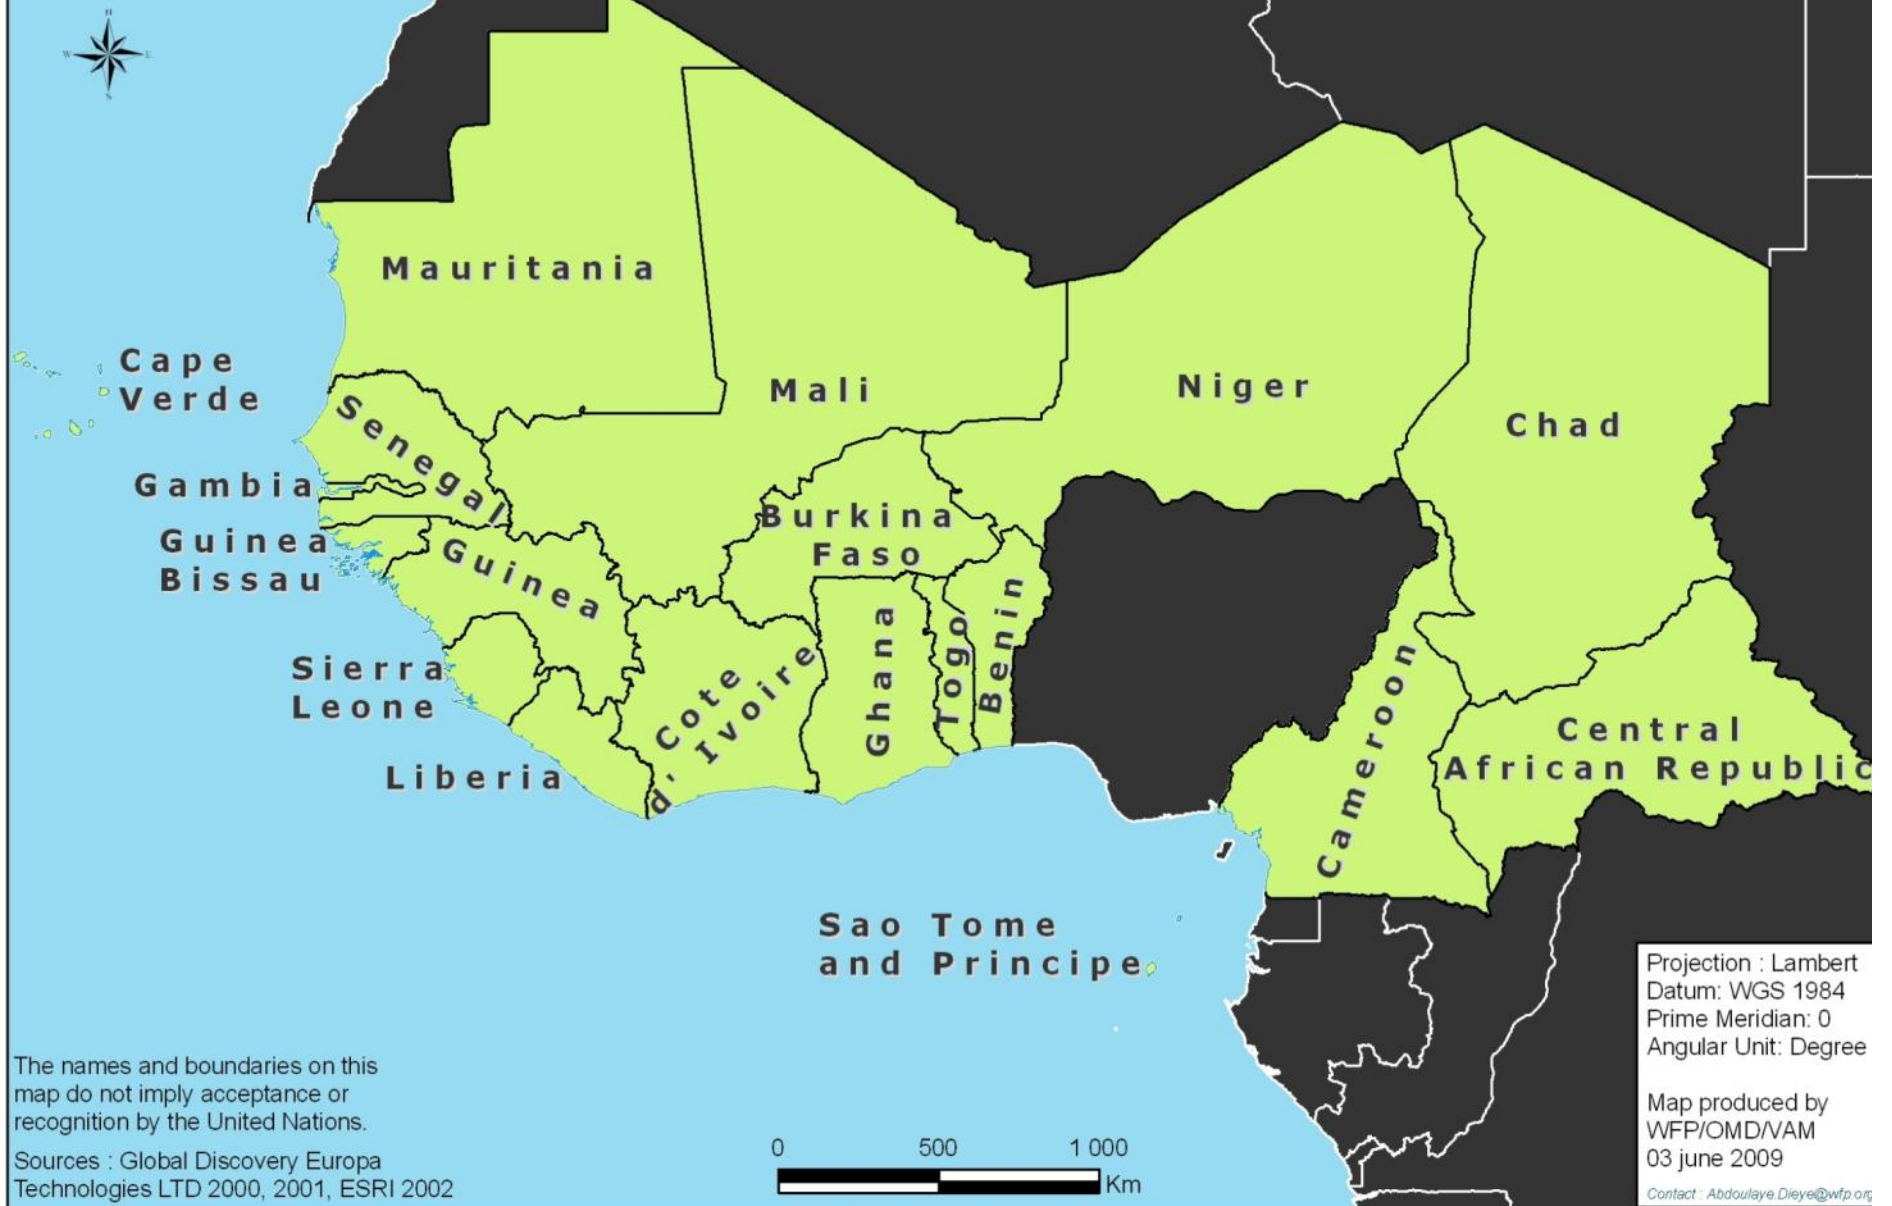

ODDakar

West and Central Africa

First regular session of the Executive Board –
February 2010

WFP WEST AFRICA REGION (OMD)

The names and boundaries on this map do not imply acceptance or recognition by the United Nations.

Sources : Global Discovery Europa Technologies LTD 2000, 2001, ESRI 2002

Projection : Lambert
Datum: WGS 1984
Prime Meridian: 0
Angular Unit: Degree

Map produced by
WFP/OMD/VAM
03 June 2009

Contact : [Abdoulaye Dieye@wfp.org](mailto:Abdoulaye.Dieye@wfp.org)

WFP WEST AFRICA REGION (OMD)

The names and boundaries on this map do not imply acceptance or recognition by the United Nations.

Sources : Global Discovery Europa Technologies LTD 2000, 2001, ESRI 2002

Projection : Lambert
Datum: WGS 1984
Prime Meridian: 0
Angular Unit: Degree

Map produced by
WFP/OMD/VAM
03 June 2009

Contact : [Abdoulaye Dieye@wfp.org](mailto:Abdoulaye.Dieye@wfp.org)

ODDakar

Thank you for your kind attention