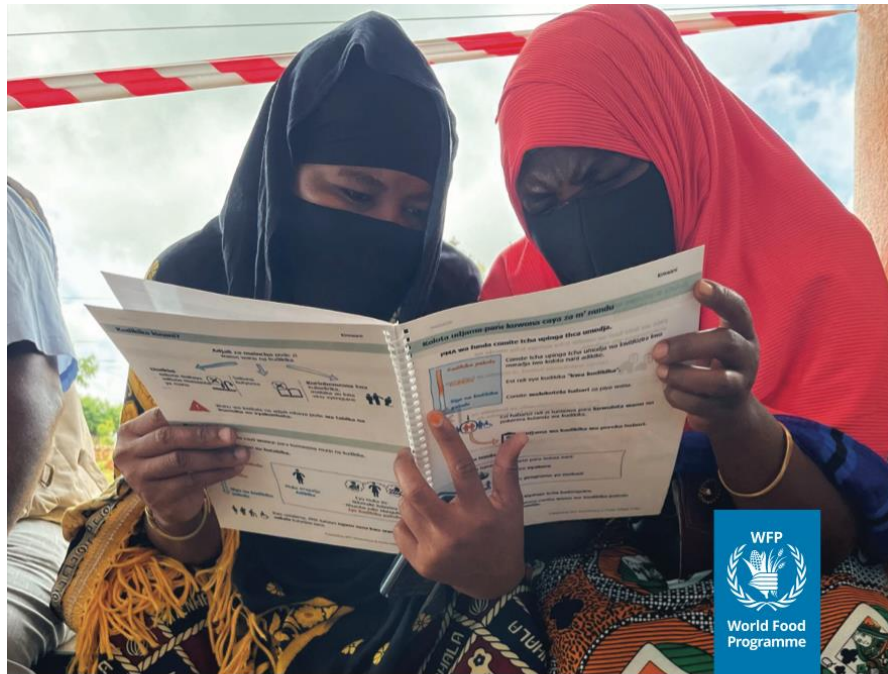

Trinity College Dublin

Coláiste na Tríonóide, Baile Átha Cliath

The University of Dublin

World Food Programme

Disability Inclusion in Action: What works?

Lessons from an evaluation by the WFP-Trinity College Dublin Partnership

Side event on the margins of the Second Annual Session of the Executive Board

23 | June | 2022

Embassy of Finland
Rome

Disability disaggregation: When and How?

Presenting a Decision-Making Tool

| WILL IT WORK? | | |
|-------------------|---|---------------|
| CRITERIA | QUESTIONS TO ASK WHEN CONSIDERING DATA DISAGGREGATION | |
| Purpose | Is there a clear and shared understanding of why these data should be collected, and how the resulting information can contribute to programmatic objectives? | [Yes] [No] |
| Buy-In | Are key staff involved in the collection, analysis, and use of data willing to implement the WGQ-SS? | [Yes] [No] |
| Feasibility | Is disaggregation feasible in the available timeline and implementation context, using the available resources and modality of data collection? | [Yes] [No] |
| Quality | Is your data collection process capable of implementing quality checks and adapting ¹ as required? | [Yes] [No] |
| Analysis & Action | Is there a plan in place to analyze and use the data to contribute to inclusive programming? | [Yes] [No] |

Closing the Loop: Engaging with Affected Communities

Syria: Ms. Monica Matarazzo & Ms. Martina Trombetta

Community
Feedback
Mechanism

~ **2,500** calls per
month

Mozambique: Ms. Ketty Tirzi

Inclusive Accountability to Affected Populations: