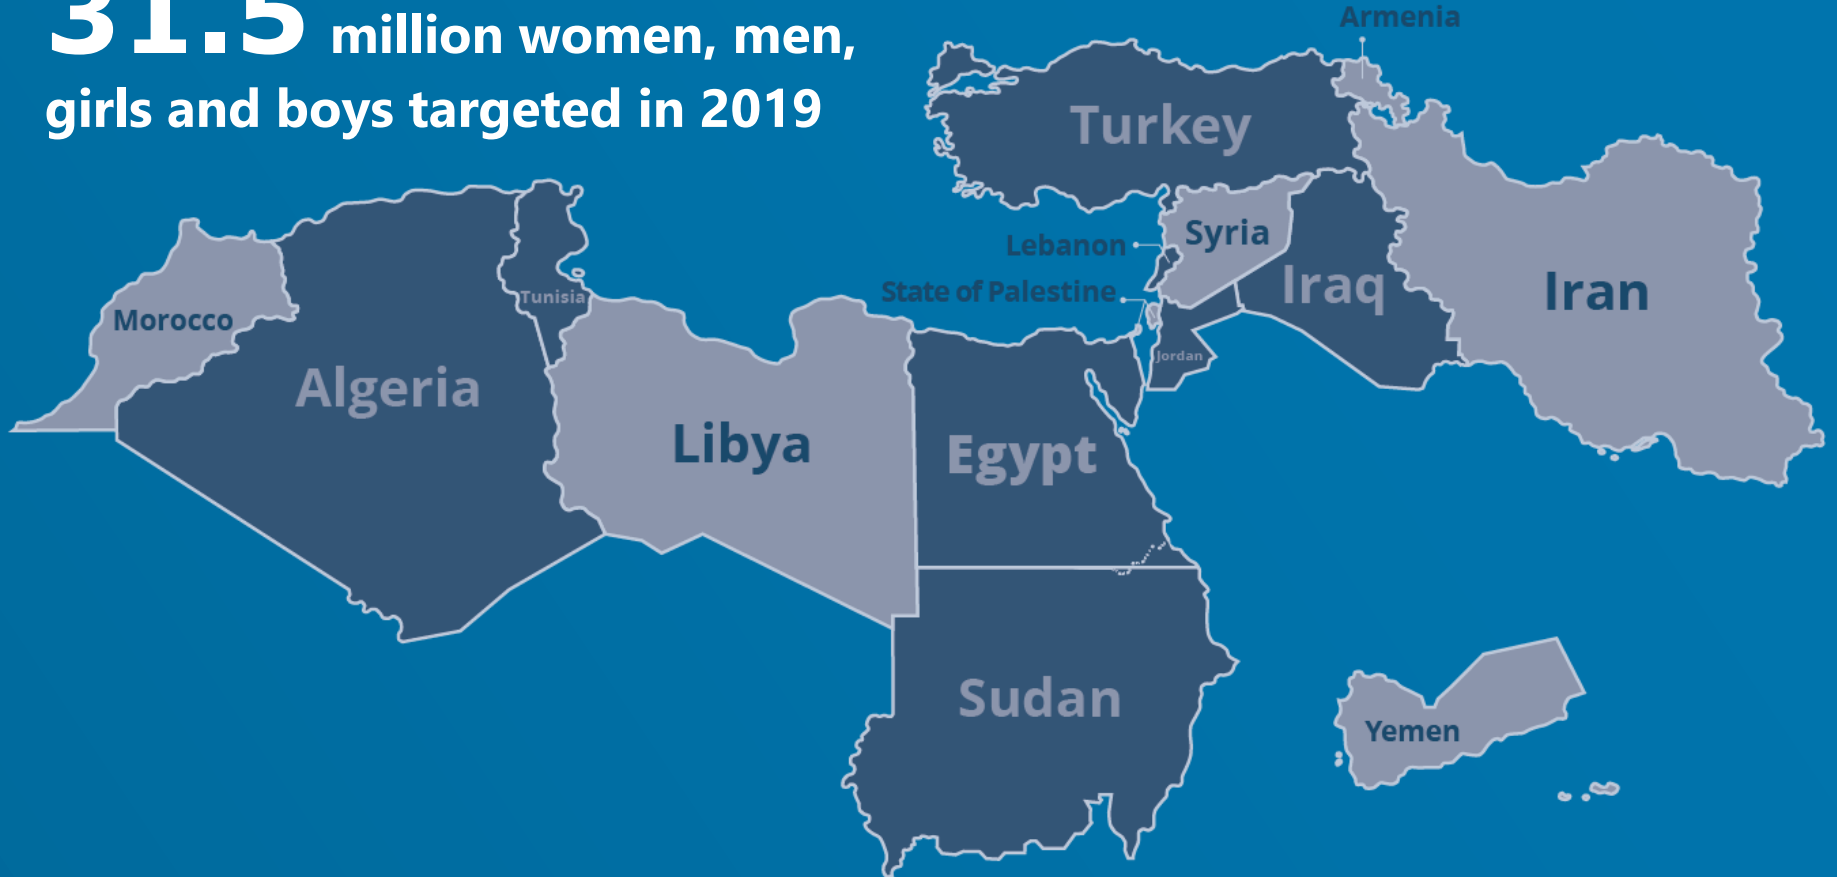

World Food
Programme

SAVING
LIVES
CHANGING
LIVES

RBC

Regional Bureau for
Middle East, North Africa,
Central Asia and Eastern
Europe
EB.A/2019

World Food
Programme

WFP'S WORK IN MIDDLE EAST, NORTH AFRICA, CENTRAL ASIA AND EASTERN EUROPE

Dramatic Transformation

Since Arab Spring

Complex

Operation Environments

Transboundary & Protracted

Conflicts

Largest Displacement

Since WWII

Social Protection & Safety Nets

In more stable contexts

31.5 million women, men,
girls and boys targeted in 2019

SYRIAN ARAB REPUBLIC

IRAQ

Returnee workers cleaning an irrigation canal in al-Garma district.

STATE OF PALESTINE

LIBYA

SUDAN

SOCIAL SAFETY NETS

SCHOOL FEEDING

FLEXIBLE FUNDING

World Food
Programme

SAVING
LIVES
CHANGING
LIVES