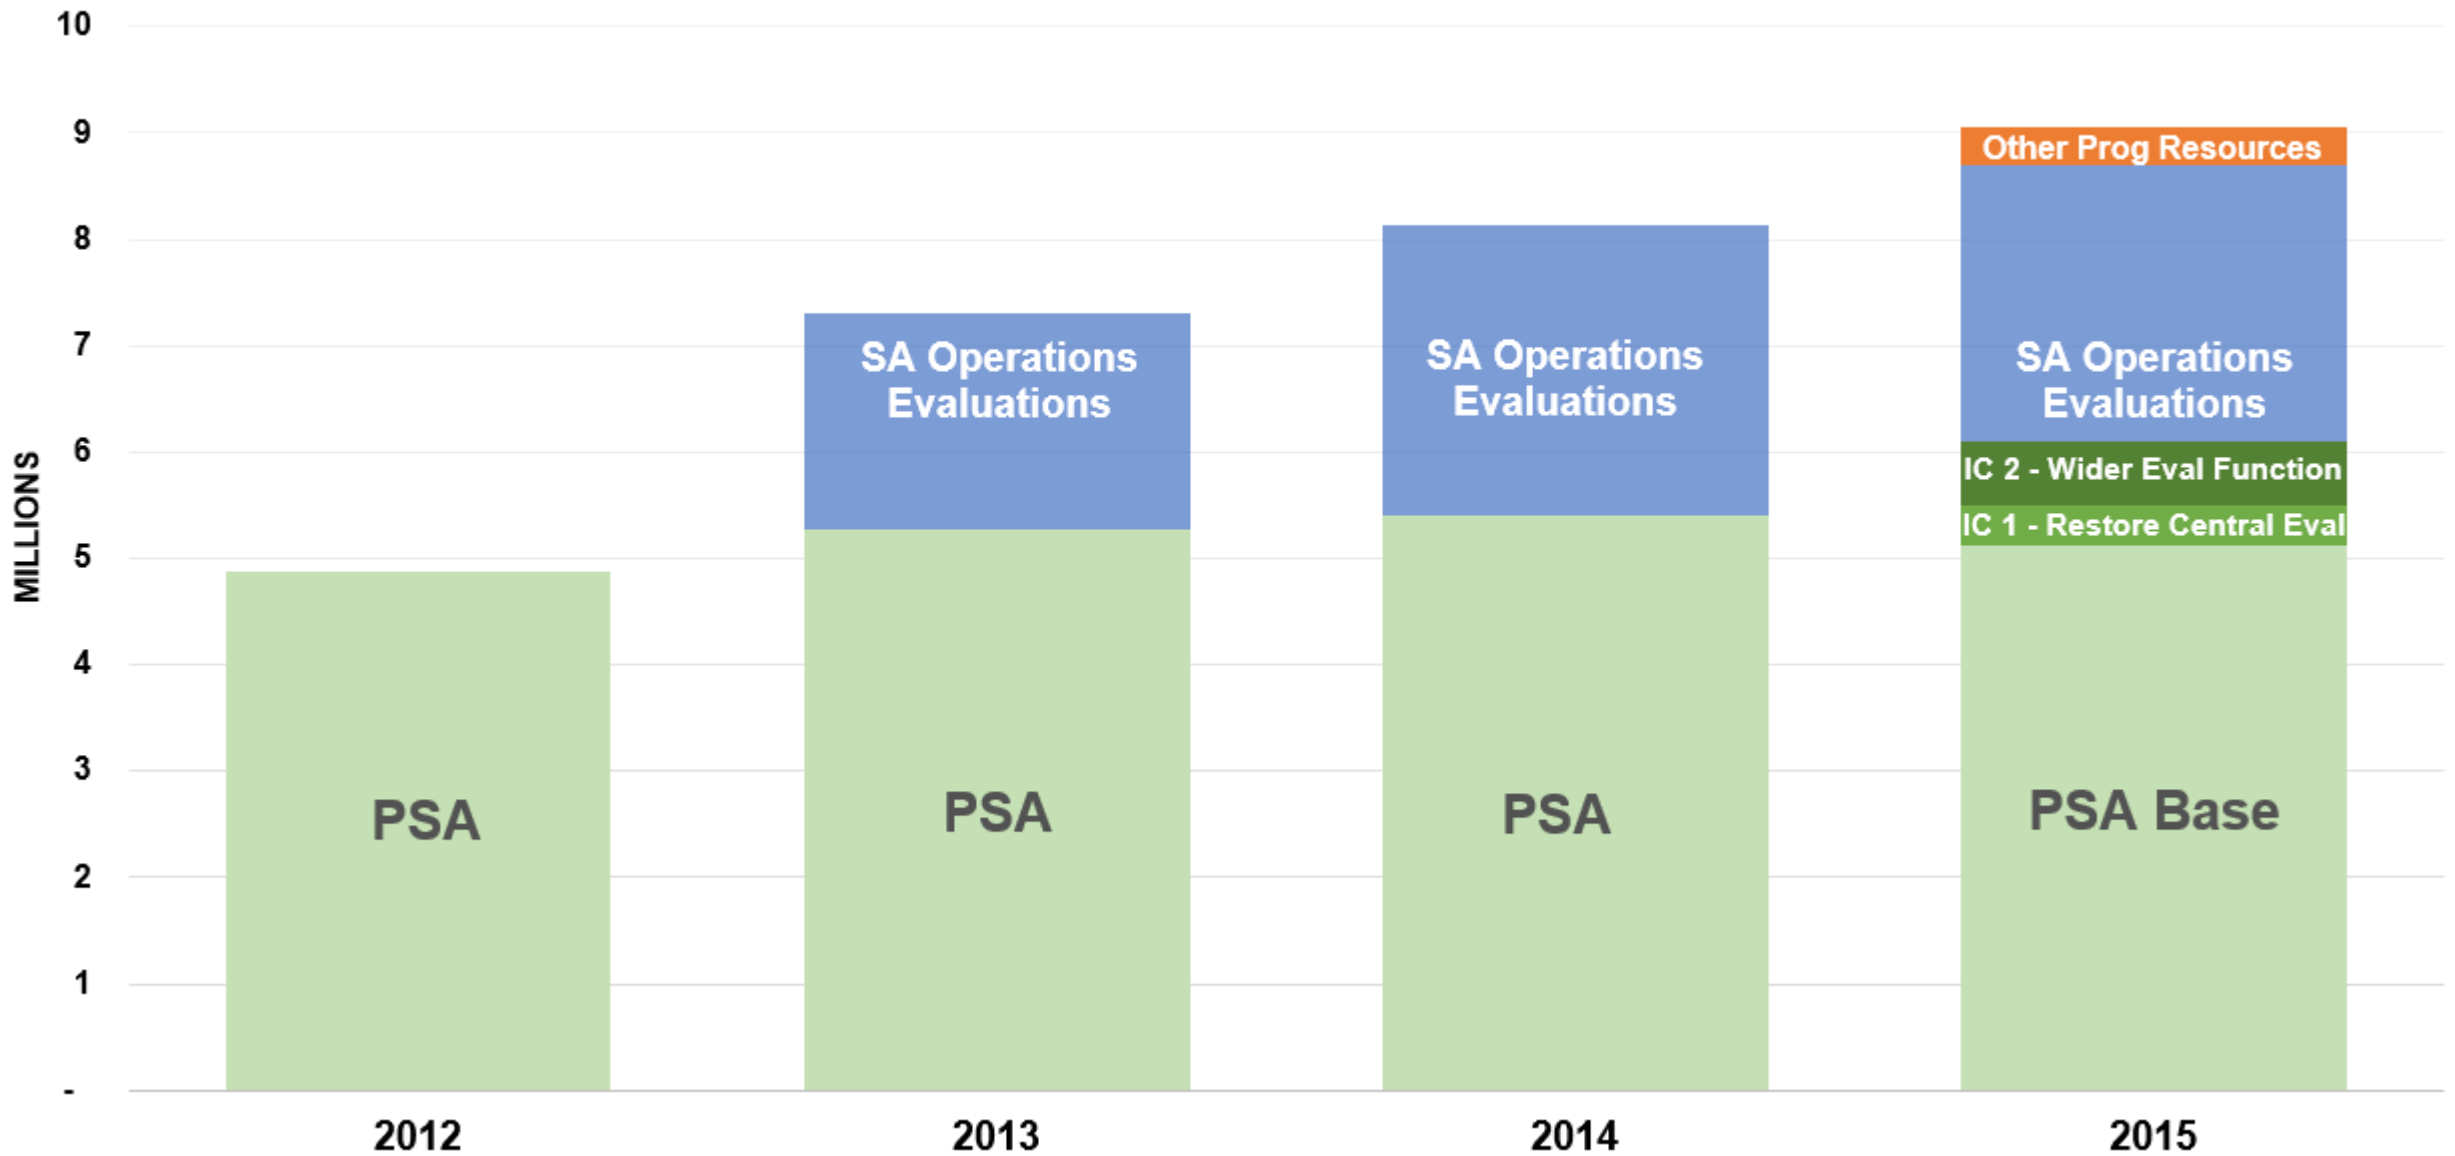

# Office of Evaluation Work Plan 2015 – 2017

Round table on Evaluation  
24<sup>th</sup> October 2014, FAO

**World Food Programme**

# OEV Work Plan Summary

# Resources for OEV workplans 2012 through 2015