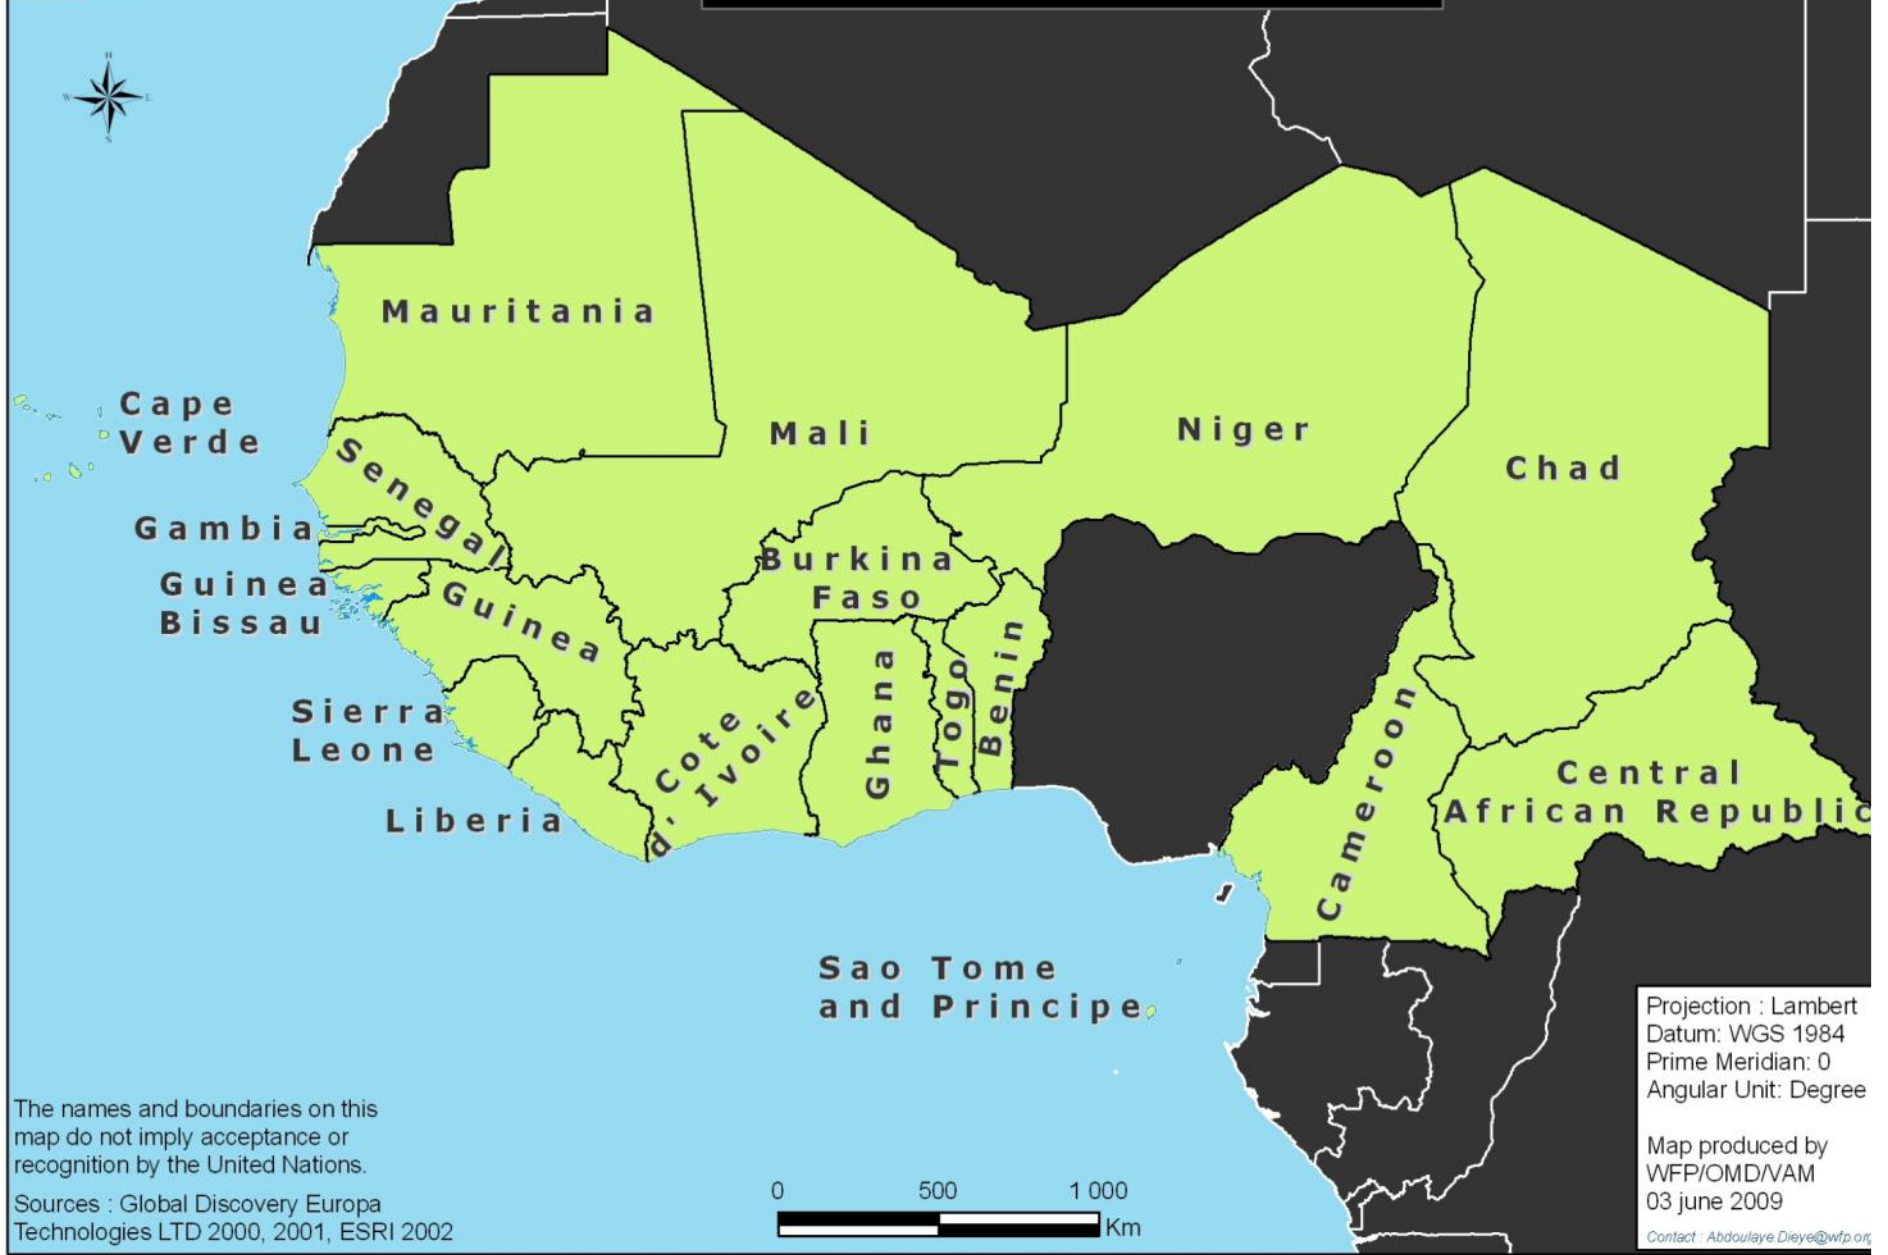

**World Food
Programme**

West Africa

Regional Bureau

**WFP Executive Board
June 2009 Annual Session**

WFP WEST AFRICA REGION (OMD)

The names and boundaries on this map do not imply acceptance or recognition by the United Nations.

Sources : Global Discovery Europa Technologies LTD 2000, 2001, ESRI 2002

Projection : Lambert
Datum: WGS 1984
Prime Meridian: 0
Angular Unit: Degree

Map produced by
WFP/OMD/VAM
03 June 2009

Contact : Abdoulaye.Dieye@wfp.org

**Uncollected cashew
fruit**

Food prices: higher than high

price in fcfa/kg

WFP WEST AFRICA REGION (OMD)

The names and boundaries on this map do not imply acceptance or recognition by the United Nations.

Sources : Global Discovery Europa Technologies LTD 2000, 2001, ESRI 2002

Projection : Lambert
Datum: WGS 1984
Prime Meridian: 0
Angular Unit: Degree

Map produced by
WFP/OMD/VAM
03 June 2009

Contact : Abdoulaye.Dieye@wfp.org

**World Food
Programme**

West Africa: increasing needs, emerging opportunities