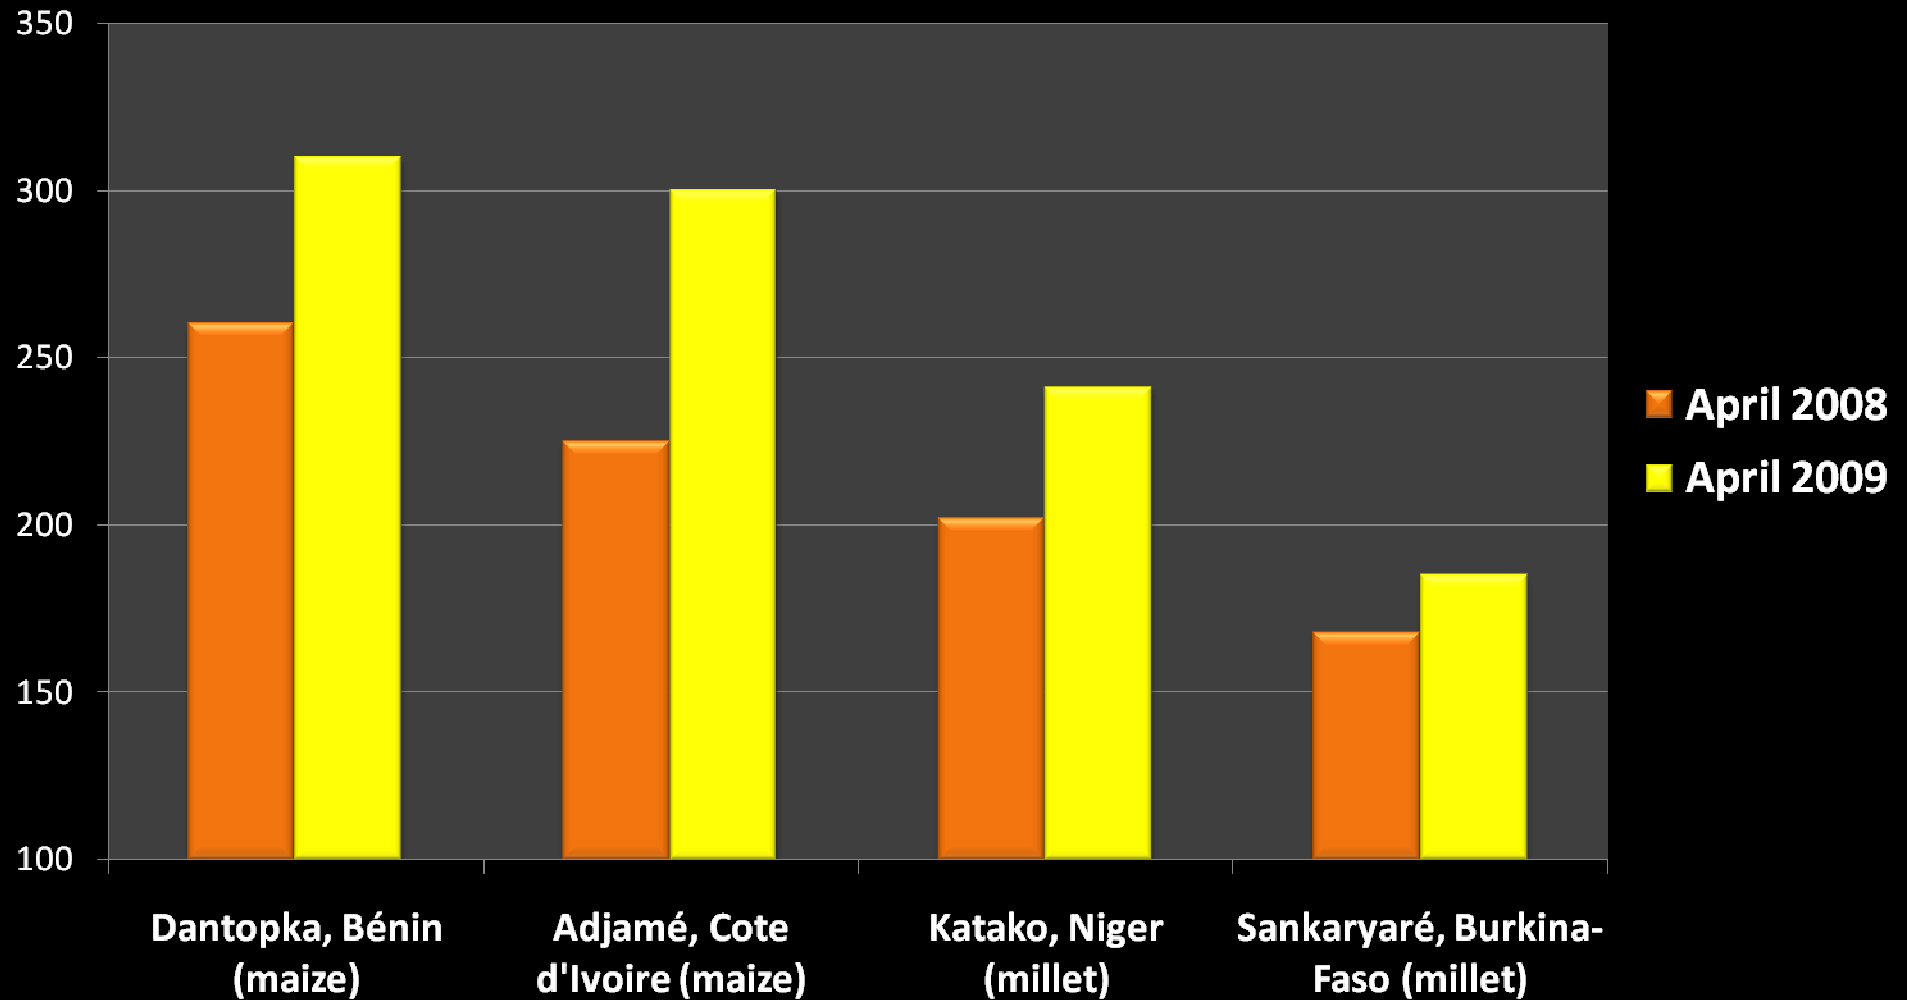

Sources : Global Discovery Europa Technologies LTD 2000, 2001, ESRI 2002

Projection : Lambert
Datum: WGS 1984
Prime Meridian: 0
Angular Unit: Degree

Map produced by
WFP/OMD/VAM
03 June 2009

Contact : Abdoulaye.Dieye@wfp.org

**Uncollected cashew
fruit**

Food prices: higher than high

price in fcfa/kg

WFP WEST AFRICA REGION (OMD)

The names and boundaries on this map do not imply acceptance or recognition by the United Nations.

Sources : Global Discovery Europa Technologies LTD 2000, 2001, ESRI 2002

Projection : Lambert
Datum: WGS 1984
Prime Meridian: 0
Angular Unit: Degree

Map produced by
WFP/OMD/VAM
03 June 2009

Contact : Abdoulaye.Dieye@wfp.org

**World Food
Programme**

West Africa: increasing needs, emerging opportunities