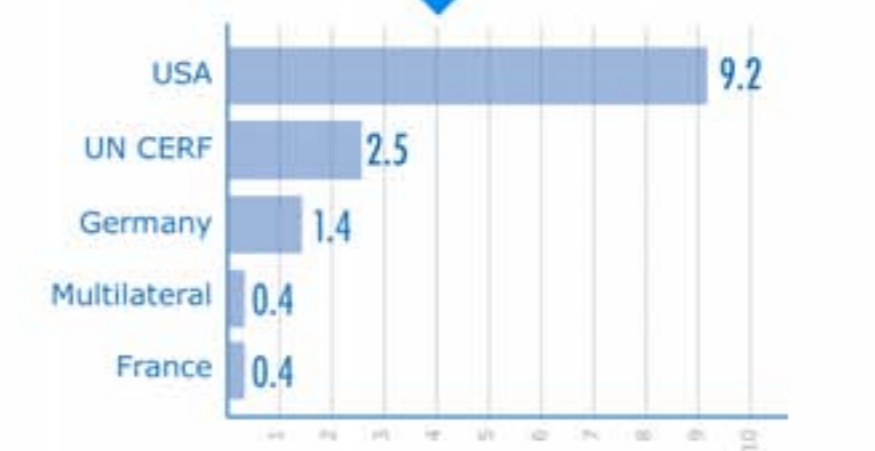

TOP 5 DONORS (EMOP 200650) US$ million

2014 CLUSTERS Requirements & Funding (US$)

Source: FTS, 27 January 2014