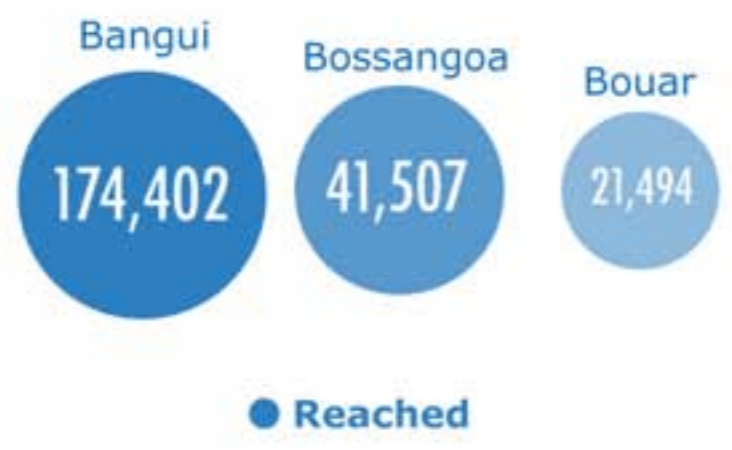

Central African Republic Response

WFP Level 3 emergency since 11 December 2013

WFP 2014 Requirements & Funding

Source: FTS, 27 January 2014

Received ■ 22.5 million
Requirement ■ 48 million

BENEFICIARIES (Dec. 2013)