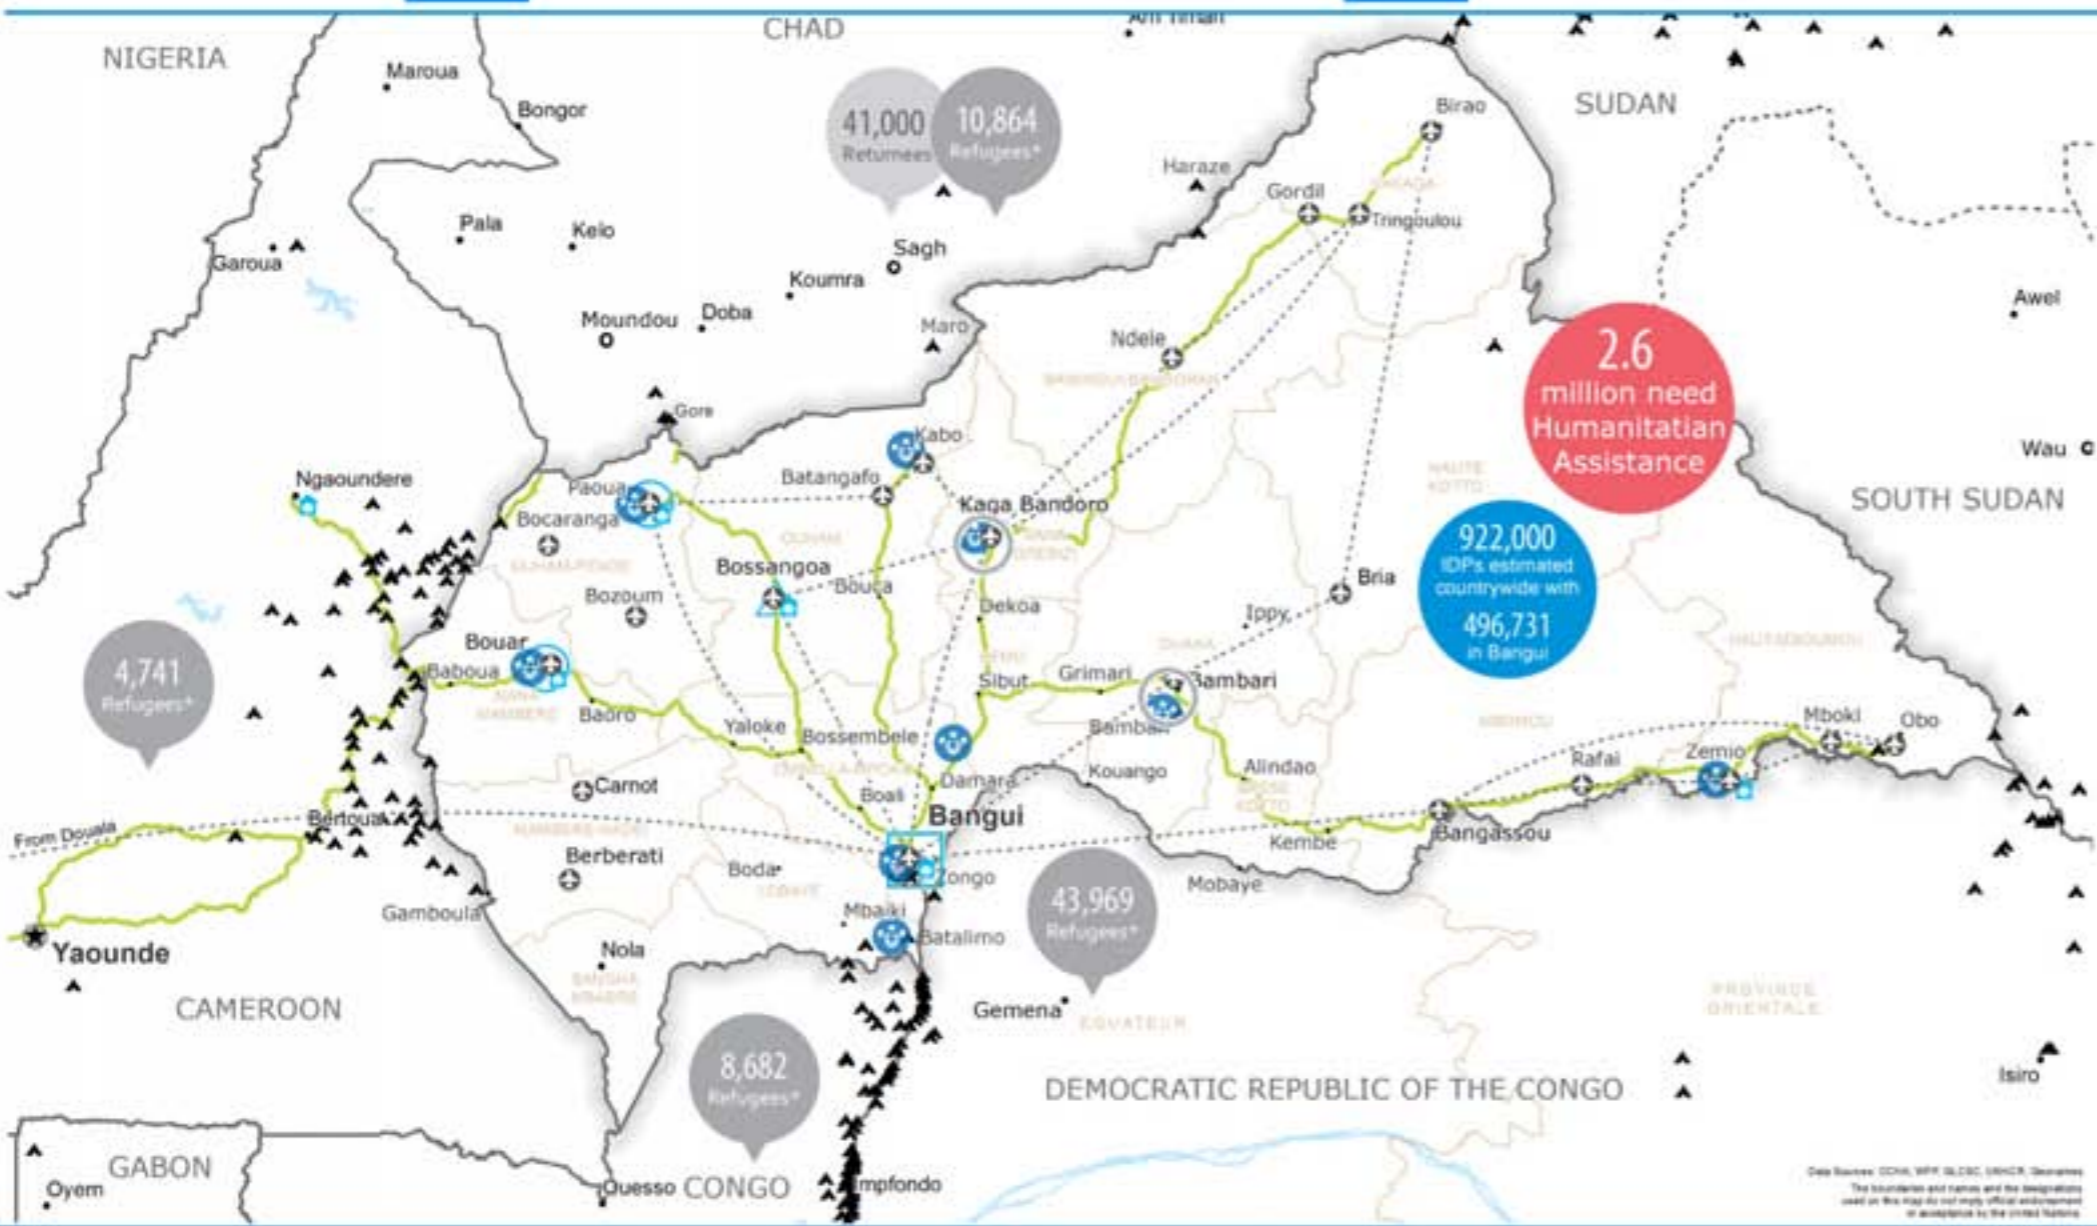

Central African Republic Response

WFP Level 3 emergency since 11 December 2013

WFP 2014 Requirements & Funding

Source: FTS, 27 January 2014

Received ■ 22.5 million
Requirement ■ 48 million

BENEFICIARIES (Dec. 2013)

UNHAS (Dec. 2013)

UNHRD

TOP 5 DONORS (EMOP 200650) US\$ million

2014 CLUSTERS Requirements & Funding (US\$)

Source: FTS, 27 January 2014

- Country Office
- Field Office
- Sub Office
- Warehouse
- Refugee / IDP Camp
- Road Supply Route
- National Capital
- Major Town
- Intermediate Town
- Small Town
- International boundary line
- Port
- UNHAS Connection
- UNHAS Route