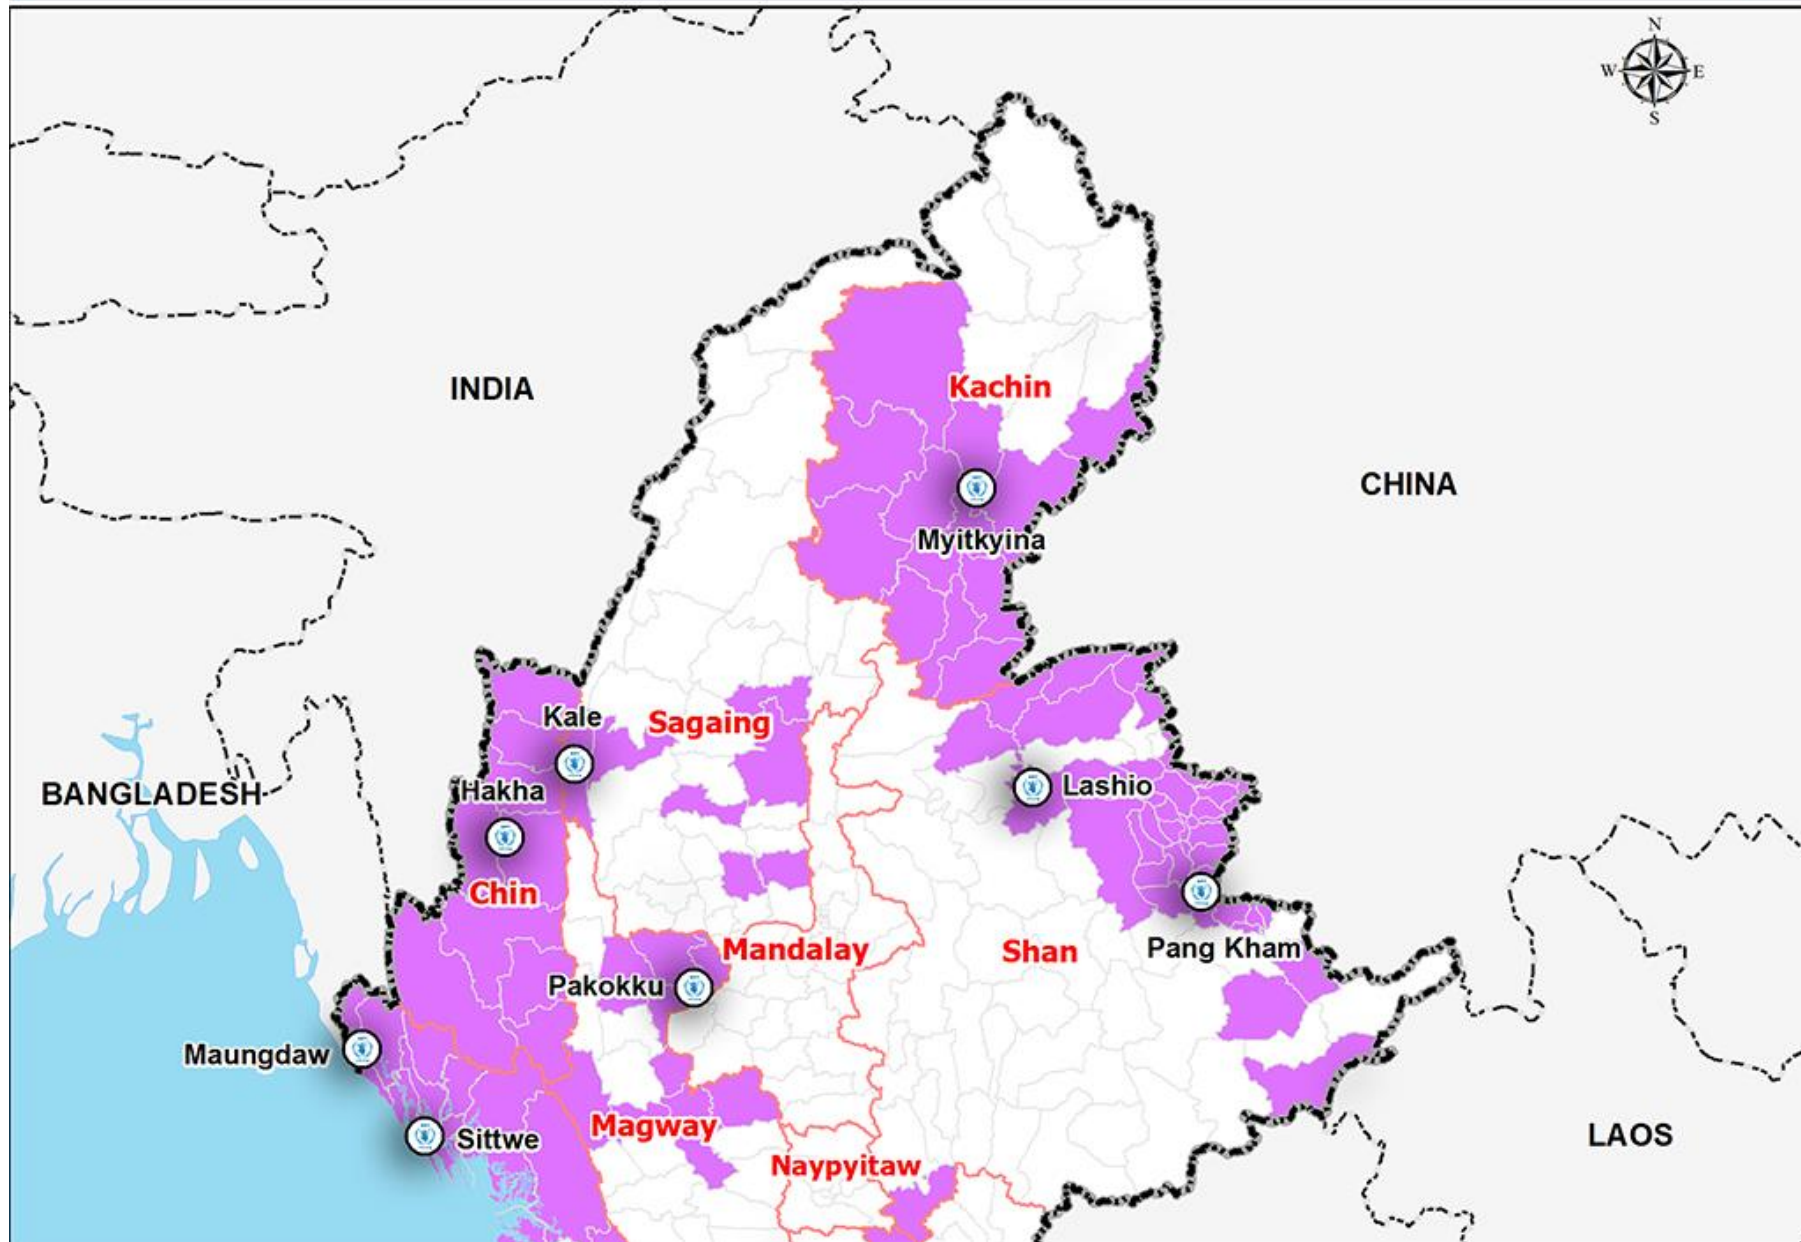

PRRO 200299: WFP Operational Areas in Myanmar (2015 - 2017)

Disclaimer: The names shown and the boundaries used on this map do not imply official endorsement or acceptance by the United Nations.