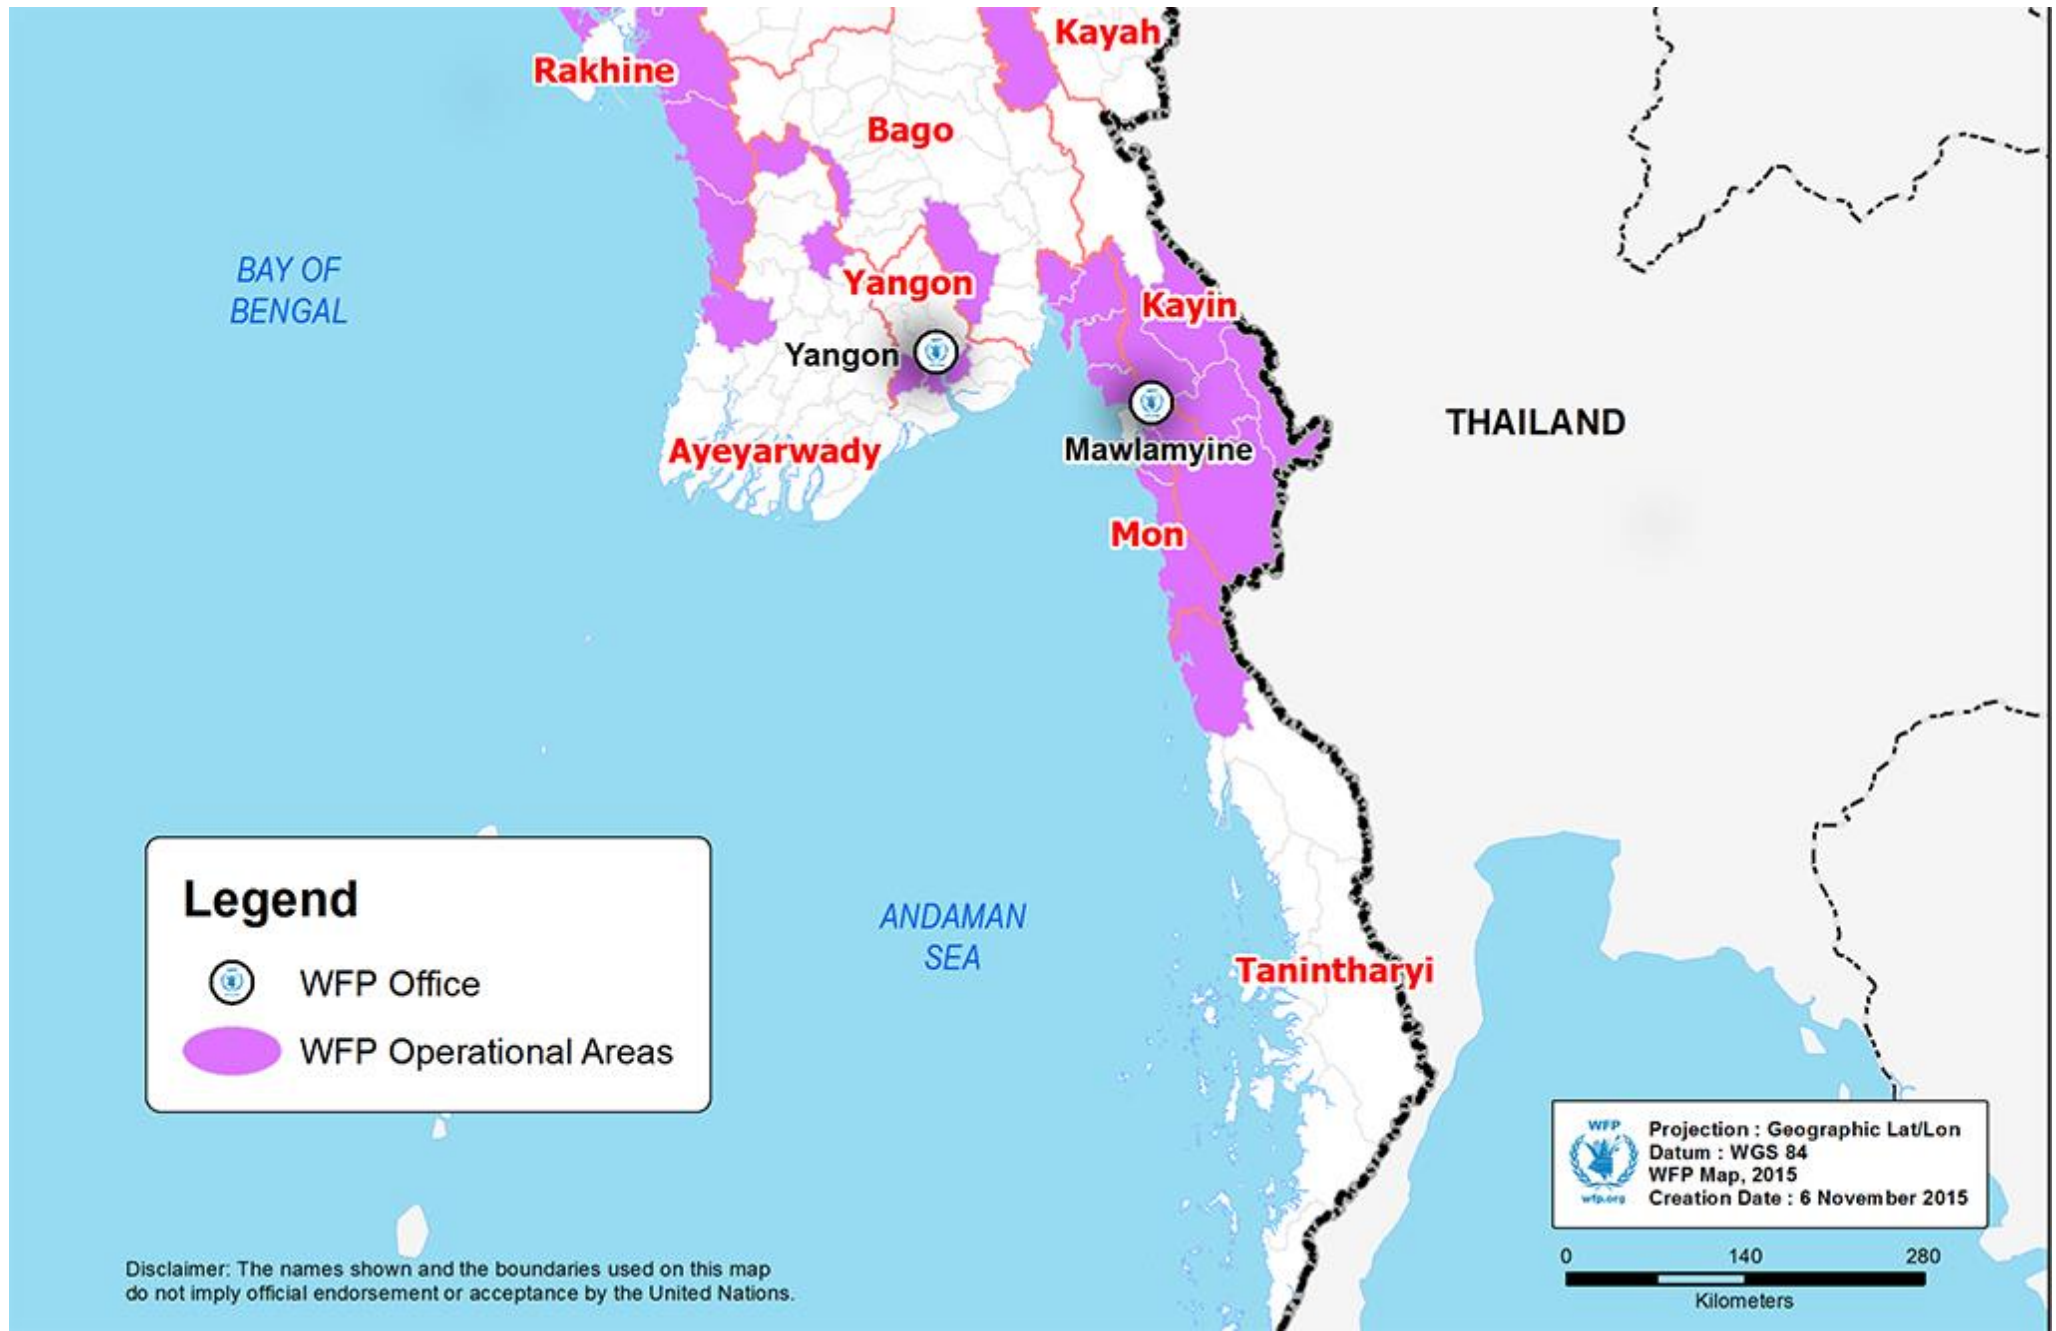

PRRO 200299: WFP Operational Areas in Myanmar (2015 - 2017)

Disclaimer: The names shown and the boundaries used on this map do not imply official endorsement or acceptance by the United Nations.