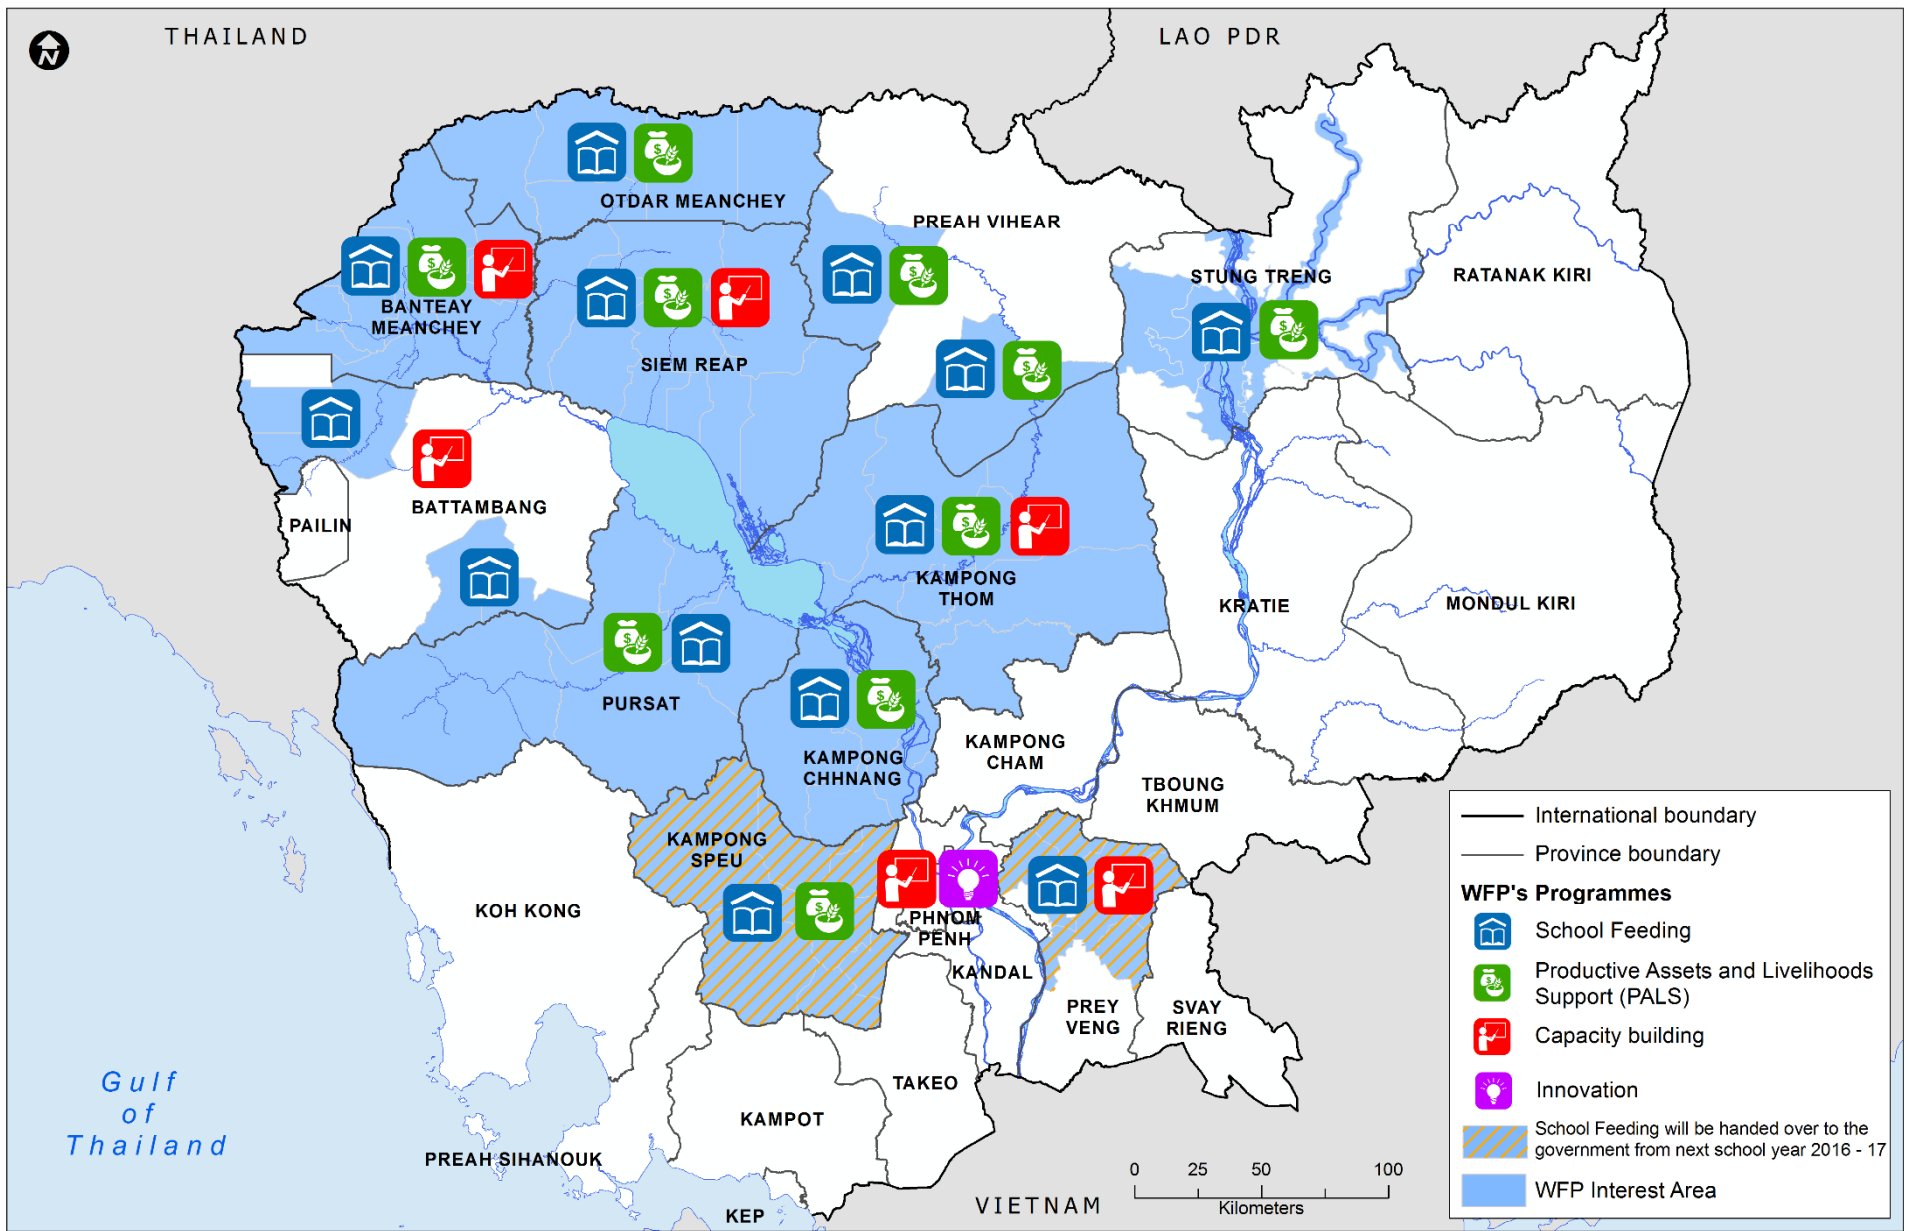

WFP Interest Areas, 2016-18

Drought and Flood Prone Areas in Cambodia