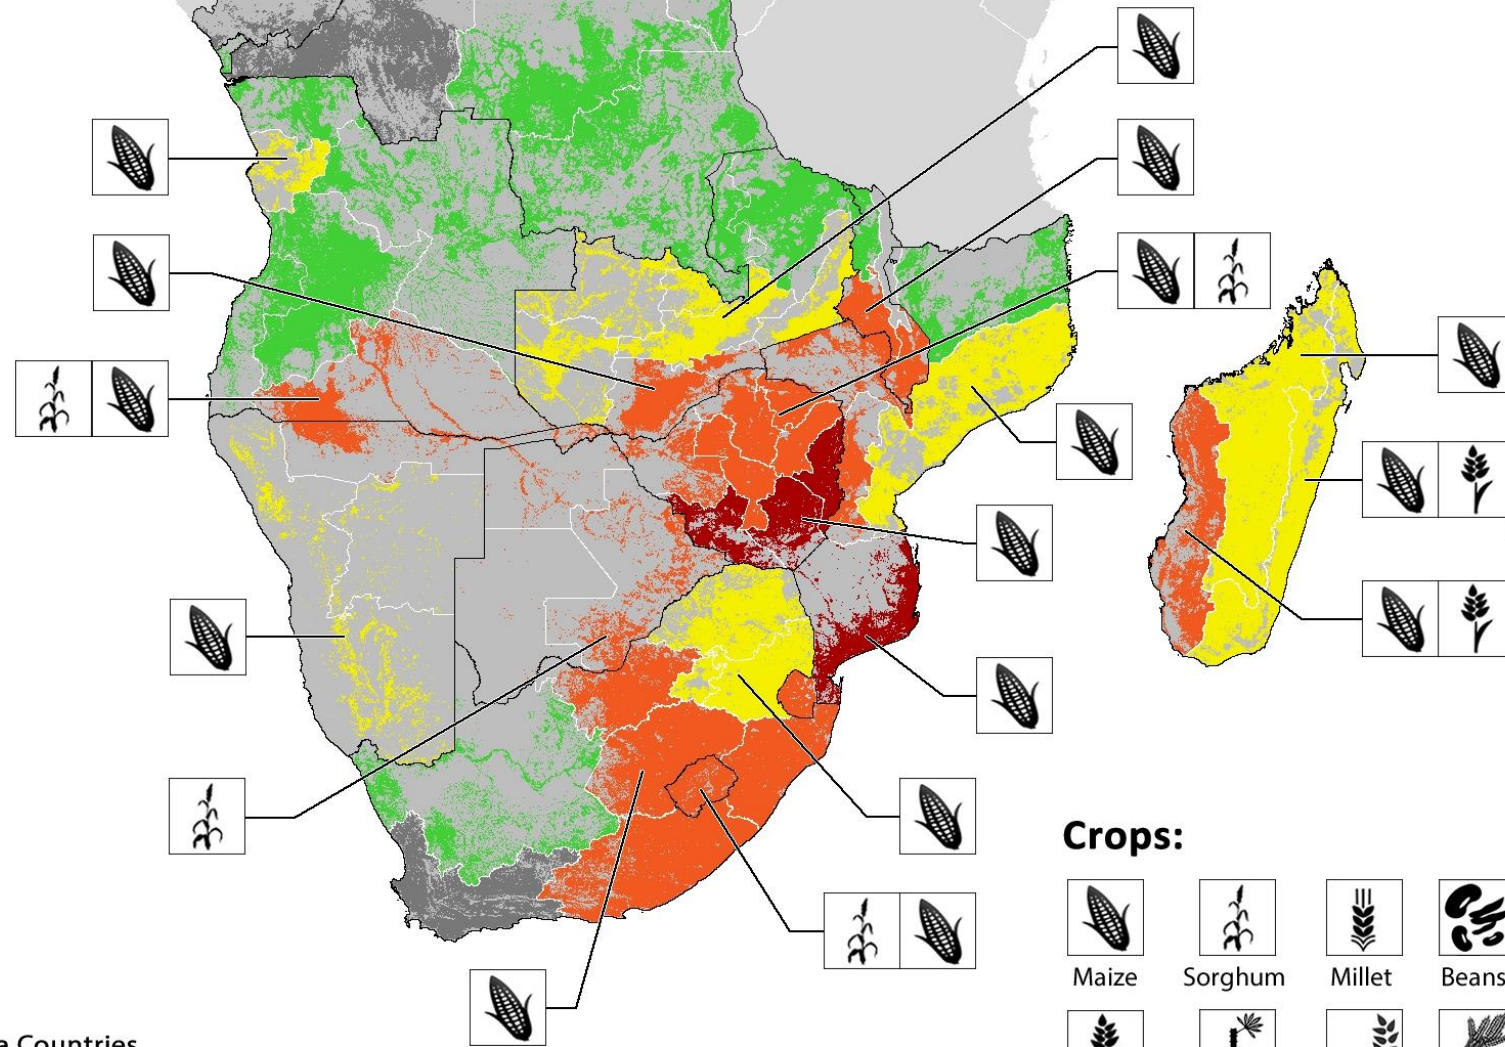

**Conditions:**

- Exceptional
- Favourable
- Watch
- Poor
- Failure
- Out-of-Season
- No Data

**Countries:**

- EWCM Southern Africa Countries
- Non-EWCM Southern Africa Countries

**Crops:**

- |   |   |   |   |   |
|---|---|---|---|---|
|  |  |  |  |  |
| Maize   | Sorghum   | Millet  | Beans   | Wheat   |
|  |  |  |  |  |
| Rice  | Cassava   | Barley  | Teff  | Groundnut   |

# Lesotho

Lesotho

Zimbabwe

# Swaziland

# Zimbabwe

Zambia